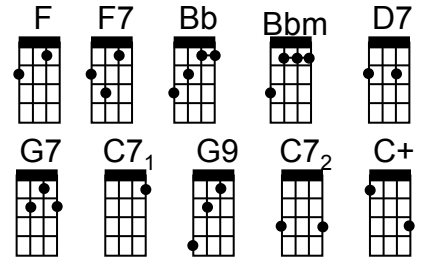

G7/D Bb6 Bb Bbm6₁ F Bbm6₂ F C+

Say the two will forever remain in love

F F7 Bb Bbm F D7

'Ike maka i ka nani o uka

G7 C7₁ F G9 C7₂ F C+

Ka lehua i milia e ka ua noe

F F7 Bb Bbm F D7

He welina, na ke aloha e ho' onipo nei

G7 C7₁ F G9 C7₂ F C+

E ho' oni nei ia loko o ka pu' uwai

F6 Bb G7/B

Misty rains and lehua forever in love

C9 F6 C- Bb6 C+

Holding hands in the uplands high above

F6 Bb G7/B

Morning showers, sunrise and flowers and skies of blue

C9 F6 C+ F6 E7

Birds in love sing and mountains all covered with dew

A₁ E7 A₁ A₂ Ab7

Trade winds send the lovers a greeting with a sigh

G7₂ Bbm6₂ C6 C+

And clouds drifting by in a rainbow colored sky

F6 Bb G7/B

Guardian angels watching over from heaven above

C9 F6 Bbm6₂ F6 C+

Say the two will forever remain in love

F F7 Bb Bbm F D7

Ha'ina 'ia mai ana ka puana

G7 C7₁ F 1: G9 C7₂ F C+

Ka lehua i milia e ka ua noe

2: G7/D C7₃ F Bbm6, F